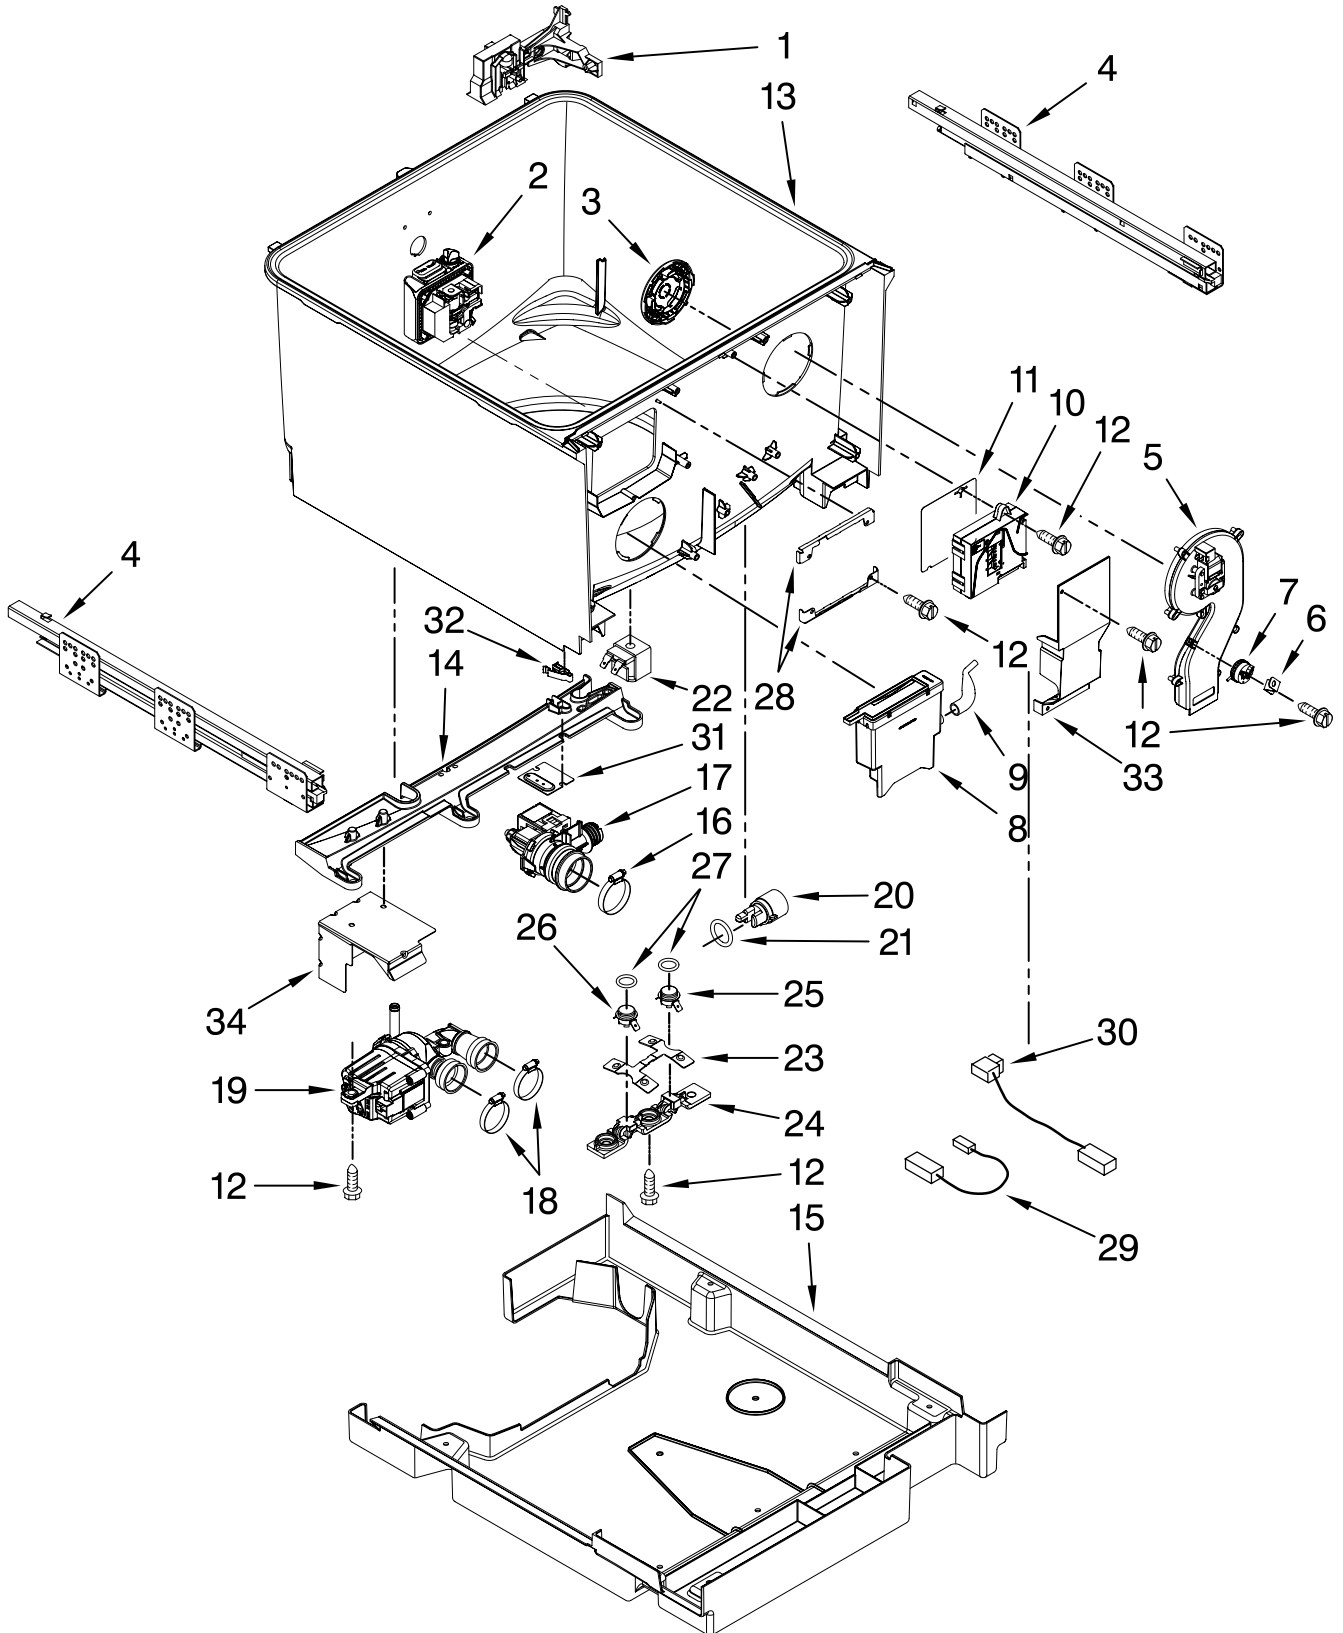

# KitchenAid® FRONT PANEL PARTS

For Model: KUDD03DTPA10

(Panel-Ready)

DRAWER  
DISHWASHER

The model(s) number shown may be different than what is printed on the model/serial tag of your product. The number(s) shown combine the model number and the first two digits of the serial number from the product tag.

Illus. No.	Part No.	DESCRIPTION
1	W10118037	Literature Parts Instructions, Installation Energy Guide
2	Y912620	Screw
3	W10117988	Lower
	W10117987	Upper
4	W10117977	Control Panel (Includes User Interface)
5	99003716	Trim, Toe Kick
6	W10117969	Harness, User Interface

# TUB PARTS

For Model: KUDD03DTPA10

(Panel-Ready)

The model(s) number shown may be different than what is printed on the model/serial tag of your product. The number(s) shown combine the model number and the first two digits of the serial number from the product tag.